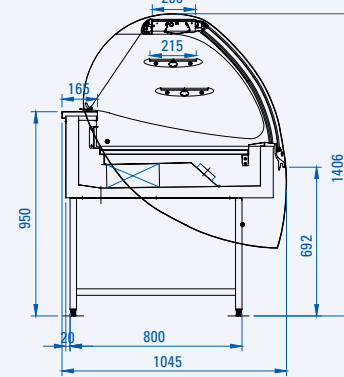

Profilo Profile

Base - without decorative panelling

Pannellata - with decorative panelling