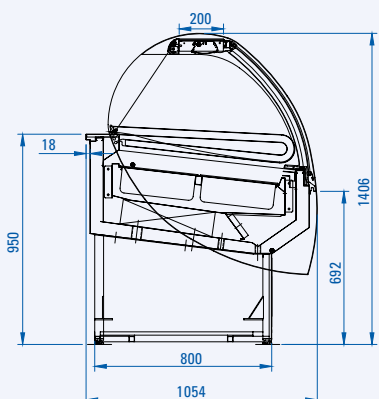

Profilo Profile

Base - without decorative panelling