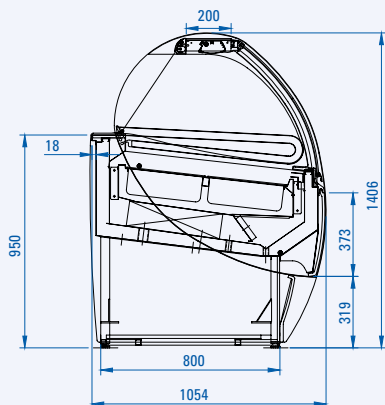

Pannellata - with decorative panelling